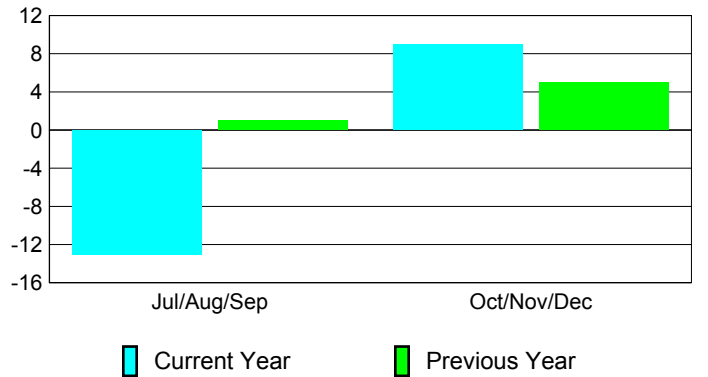

Comparison of Membership Gain/Loss

Current Year Compared to the Previous Year